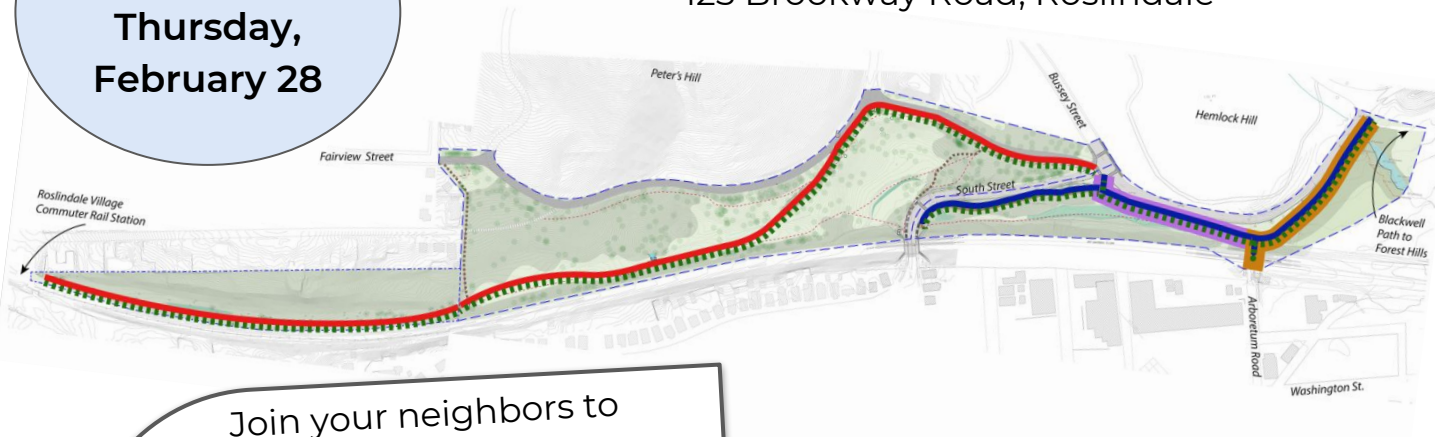

# ROSLINDALE GATEWAY PATH COMMUNITY MEETING

**6:30 PM**

**Thursday,  
February 28**

Menino (Archdale) Community Center  
125 Brookway Road, Roslindale

Join your neighbors to share information and feedback on the multi-use Roslindale Gateway Path, connecting Roslindale Village to Forest Hills and the Southwest Corridor.

We will present the design for the entire end-to-end path, as well as plans for a new Arboretum entrance and path at Arboretum Road. This will be a great new resource for families, walkers, bicyclists, and visitors to the Arnold Arboretum.